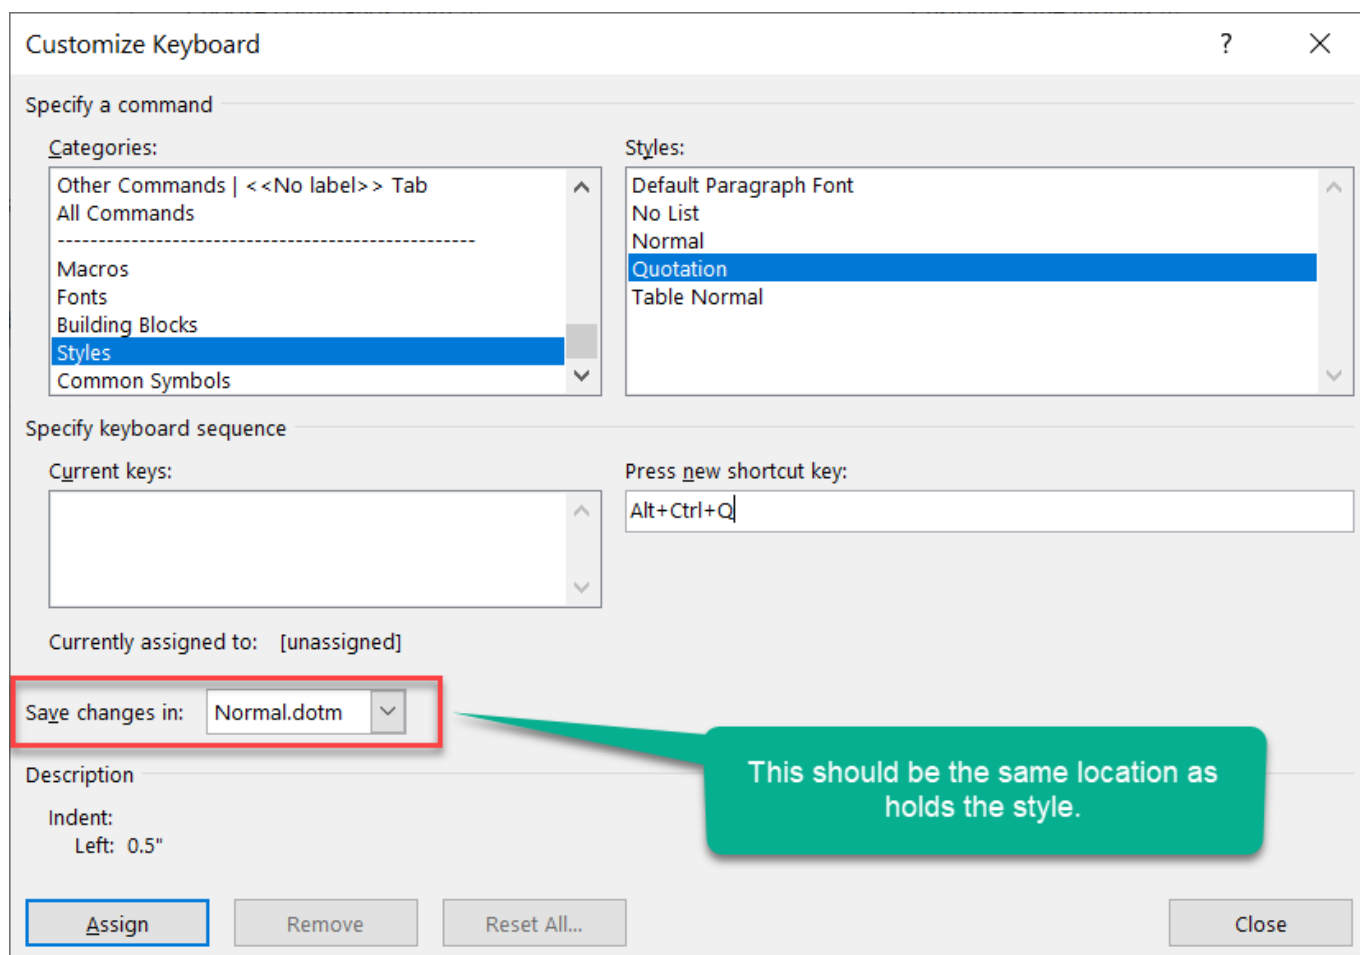

Adobe PDF Maker The special integration Acrobat installs into Microsoft Word that offers additional functionality such as bookmark creation and hyperlink creation.. Acrobat provides two ways to create PDF from Word: Adobe PDF Print driver Use this print driver to create a PDF from any application that can print.

I did some research on this and it turned out to be an easily fixable issue in Word itself.. Background Microsoft Word's TOC function creates hyperlinks to Headings found in the Word file.. Not long ago, I received the following email from a large law firm which was creating some internal documentation: I am having trouble converting a Table of Contents in Word to PDF so that all the hyperlinks work.. I have all the settings checked in the Acrobat PDF Maker, but no links are being created in the resulting TOC in the PDF.

[elasticsearch download mac](#)

[Softether Vpn Client For Mac Download](#)

[Brikettpresse Bauanleitung Pdf To Word](#)

[Watch Mohabbatein Film](#)

[Qt Sdk Download Mac](#)